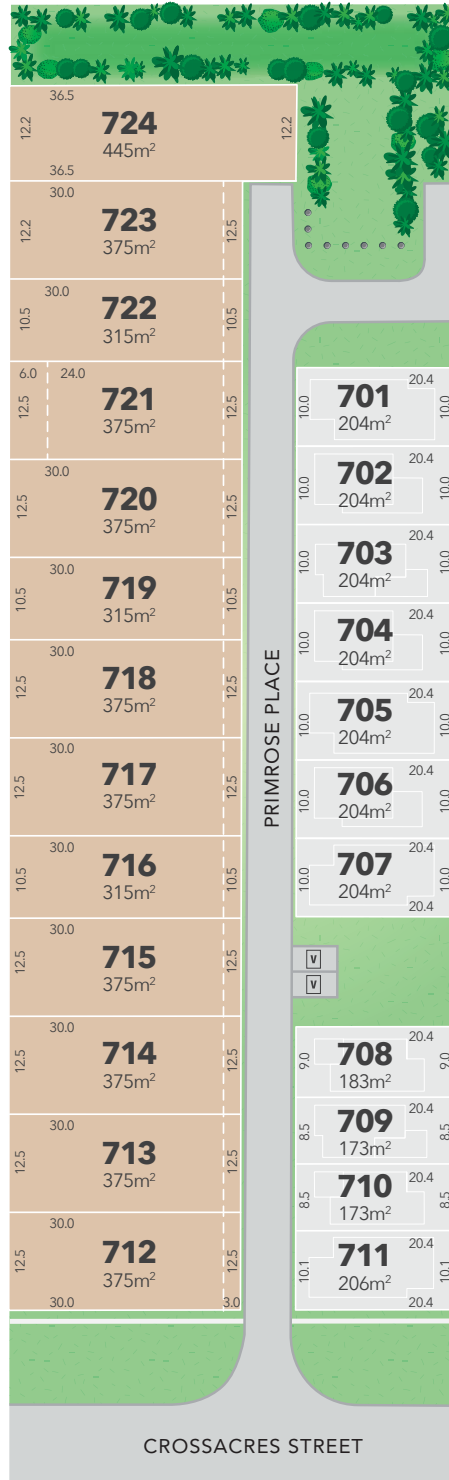

PRIMROSE RELEASE

LEGEND

-  City Homes
-  Visitors Carpark
-  Footpath

Penfold Sales Centre
63 Crossacres Street, Doolandella, Qld
Call (07) 3278 9193

WWW.PENFOLDPROPERTYGROUP.COM

HAMPSTEAD HEATH

A PENFOLD PROPERTY GROUP DEVELOPMENT